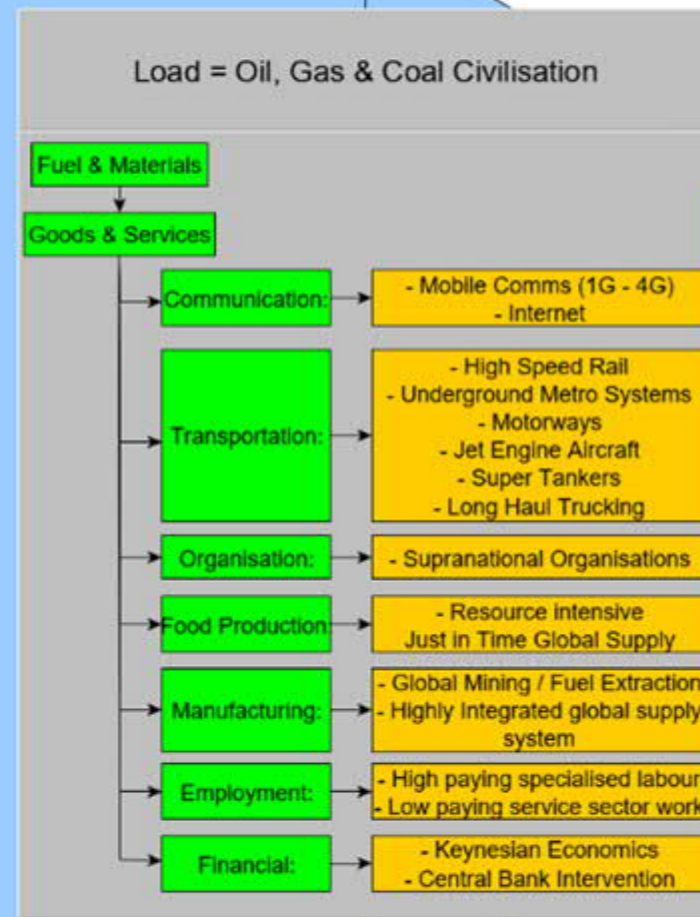

**Energy Flow Diagram**  
**Battery Earth**  
**Oil, Gas & Coal Civilisation**  
 circa 1930 - 2019

Produced by Luke Moffat  
 08/10/2019  
 v 3.1  
 Creative Commons Attribution 4.0 International Public License

- Entropy:**
- Poor Air Quality
  - Environmental Degradation
  - Biodiversity Loss
  - Rising Global Temperature
  - Rising Sea Levels
  - High Debt Levels

Hydrocarbon Battery

Coal Battery